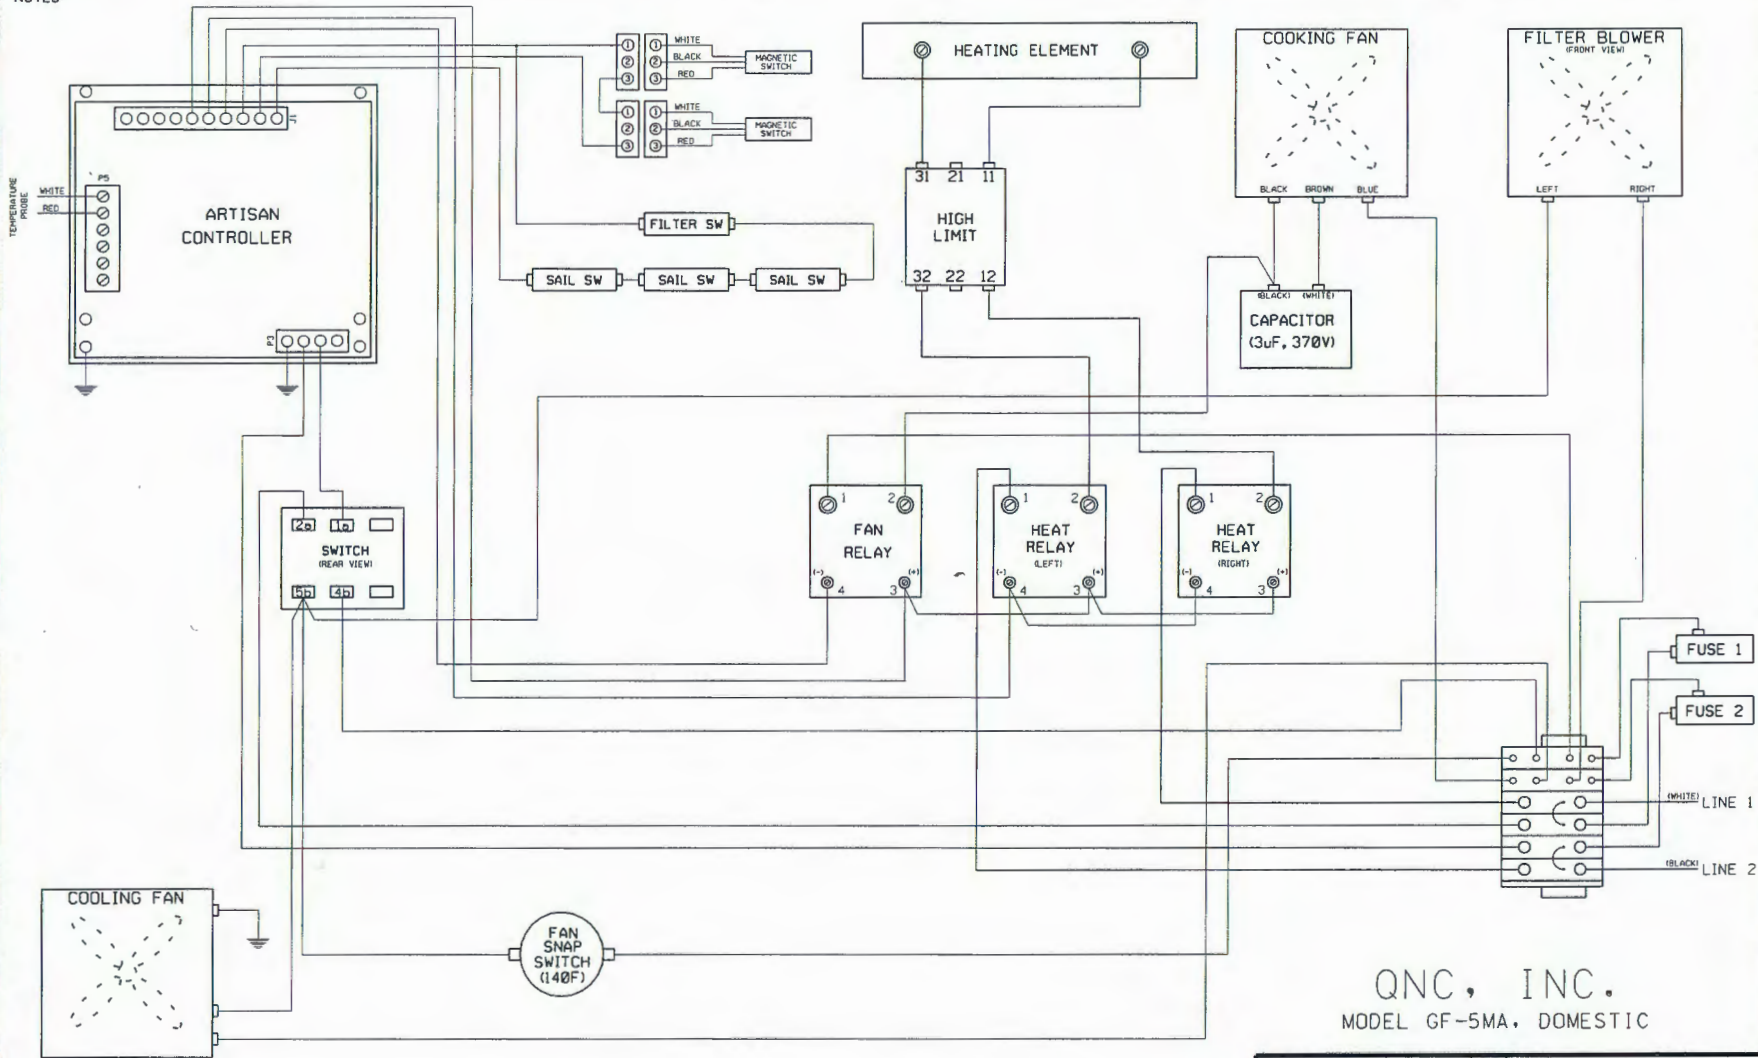

NOTES:

QNC, INC.
MODEL GF-5MA, DOMESTIC

DRAWN BY	L. DAGATE	SIZE	DWG NO.
DATE	03/20/2016	SCALE	NONE
		REVISION	A
		SHEET	1 OF 1
		240V, 60 Hz	

DGN#SPECIFICATION#*****